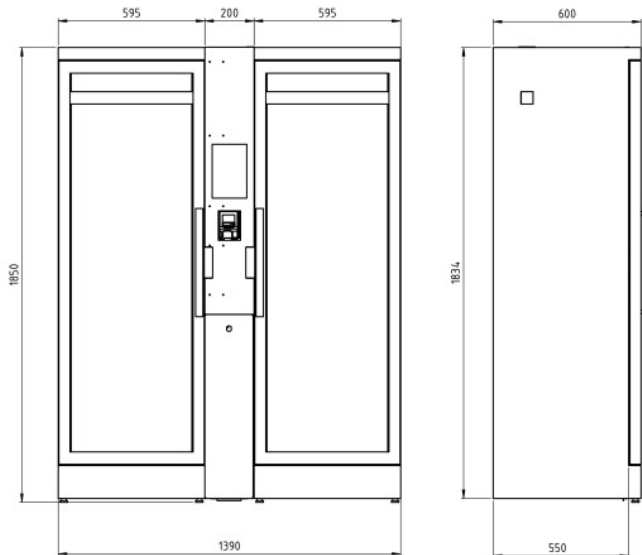

Selecta Deli Duo

- 2 fridges cabinet
- Full Service or partial service operated (DIY)
- Ideal for snack, drinks and fresh food
- Payment: Card, app, mobile wallet

Number of SKU: 30
Number of products: 580*

**App. numbers based on local planogram.*

Slot sizes:

Top shelf

2x 23,5/ 30 cm

4 middle shelves:

3x 15x38 cm

Bottom shelf:

1x 47,5x24 cm