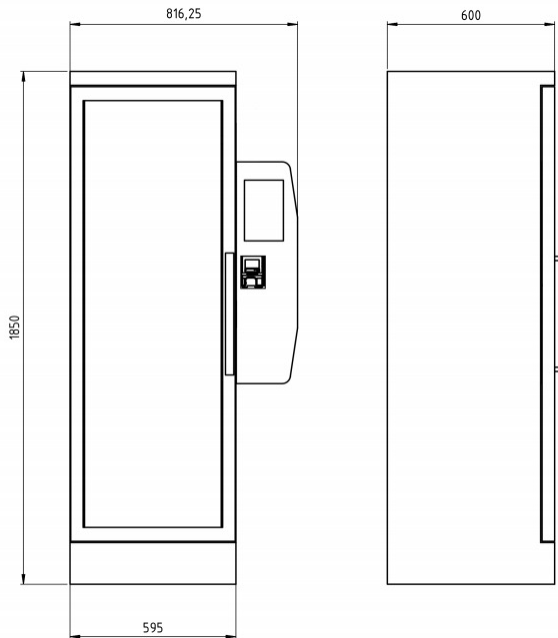

# Selecta Deli Single

- 1 fridge cabinet
- Partial service operated (DIY) - suggestion
- Ideal for snack, drinks and fresh food
- Payment: Card, app, mobile wallet

Note!  
Picture is not Selecta branded.  
Should be same style as Duo,  
black shelves etc.

Number of SKU: 15  
Number of products: 270\*

\*App. numbers based on local  
planogram.

Slot sizes:  
Top shelf  
2x 23,5/ 30 cm  
4 middle shelves:  
3x 15x38 cm  
Bottom shelf:  
1x 47,5x24 cm